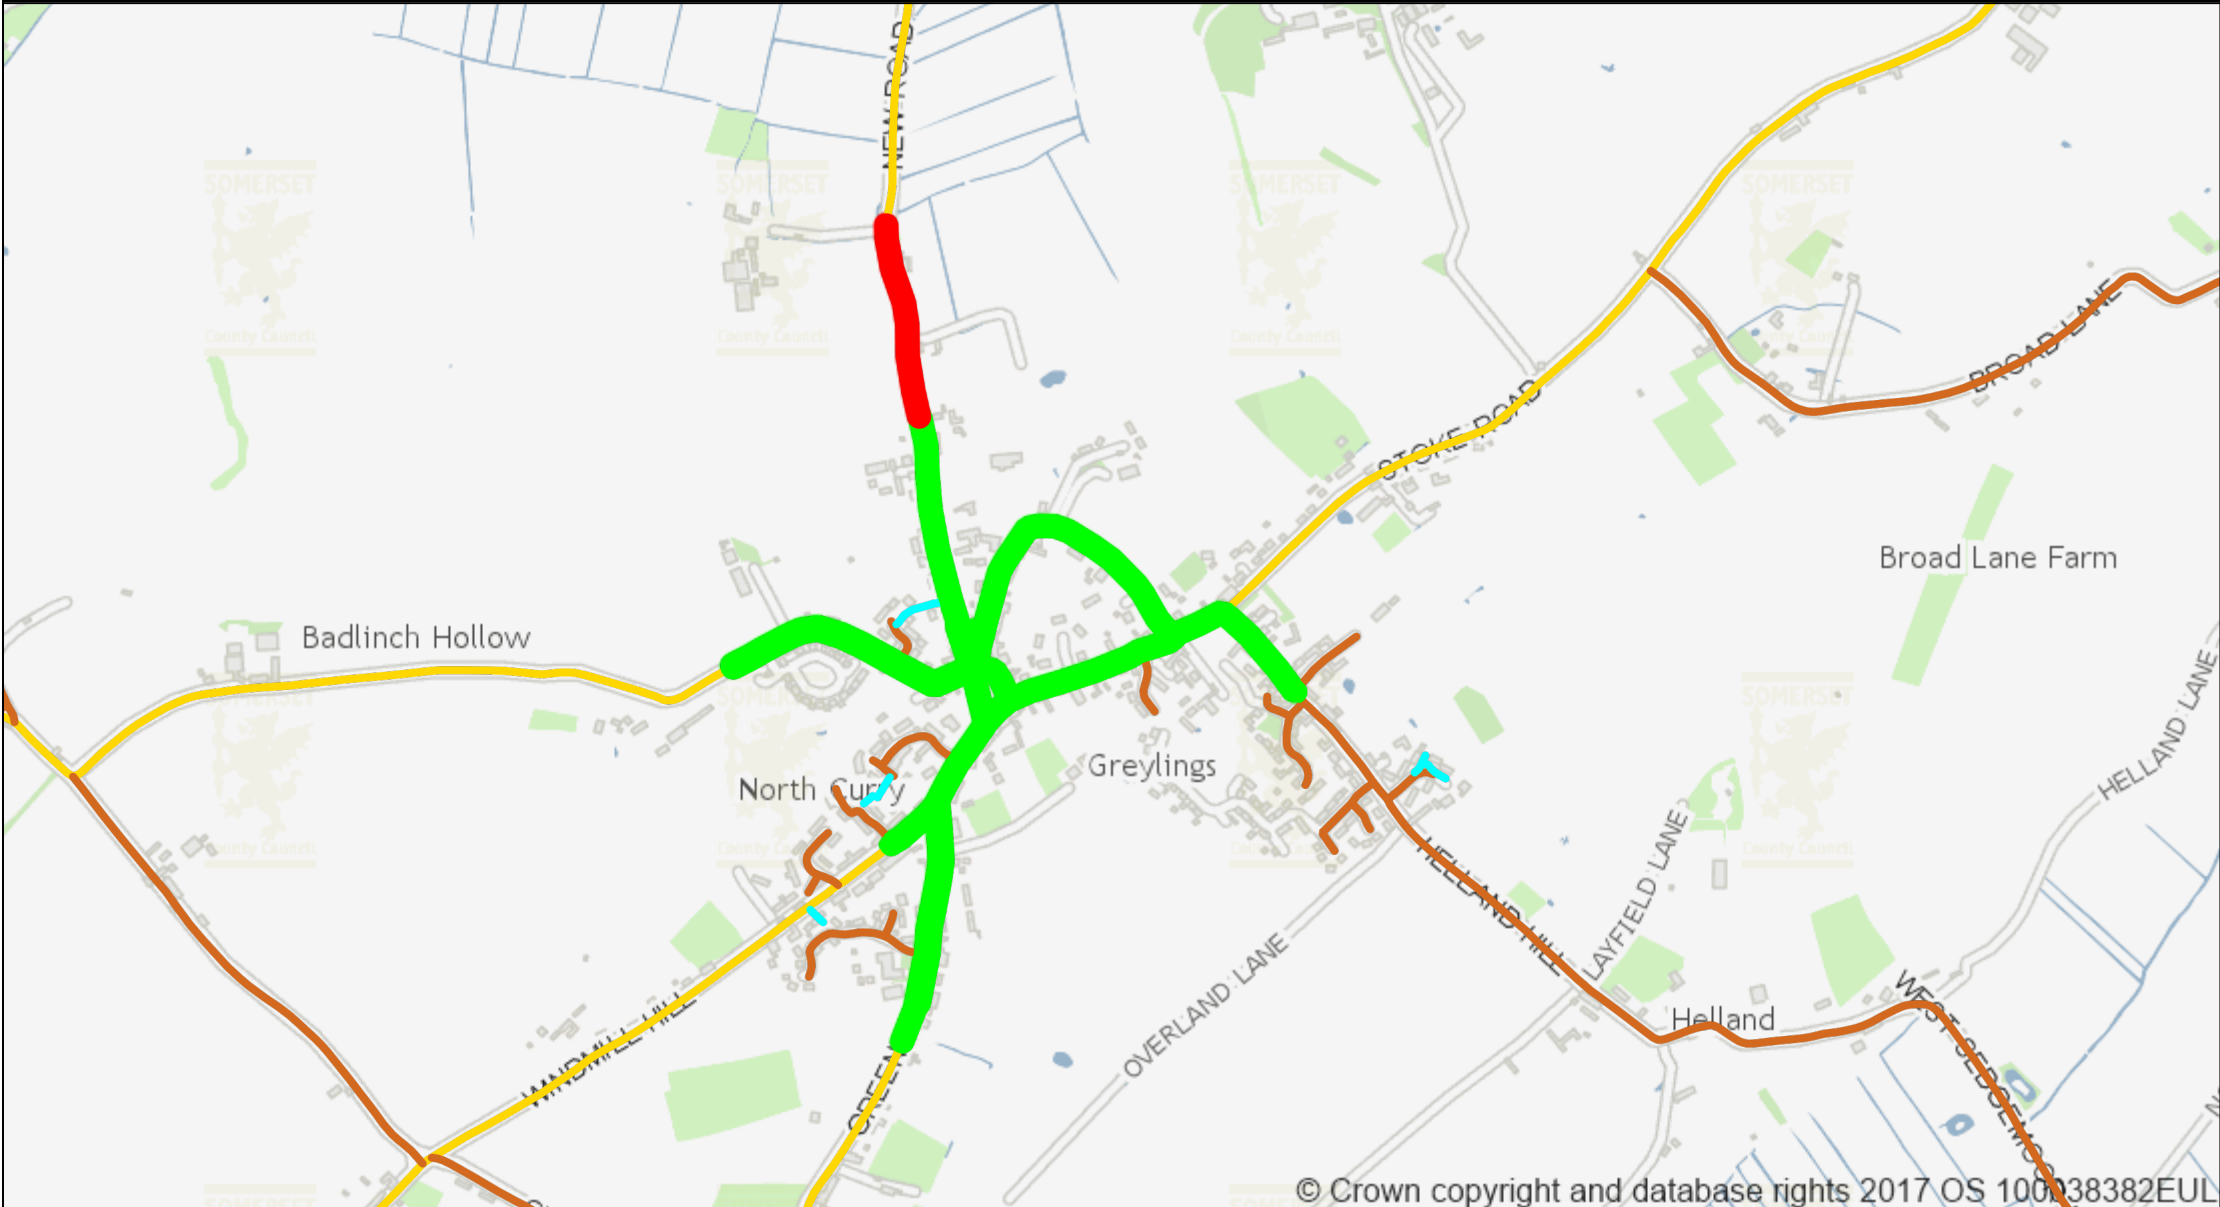

Proposed speed limit extents North Curry (Red 30mph & Green 20mph)

© Crown copyright and database rights 2017 OS 100038382EUL

WWW.SOMERSET.GOV.UK

Somerset
County Council
County Hall
Taunton
TA1 4DY
0300 123 2224

Scale:1:10000
Centre:332084, 125377
Date produced:2020-08-11
16:27:58

© Crown copyright and database rights 2019 OS 100038382. You are granted a non-exclusive, royalty free, revocable licence solely to view the Licensed Data for non-commercial purposes for the period during which Somerset County Council makes it available. You are not permitted to copy, sub-license, distribute, sell or otherwise make available the Licensed Data to third parties in any form. Third party rights to enforce the terms of this licence shall be reserved to OS.